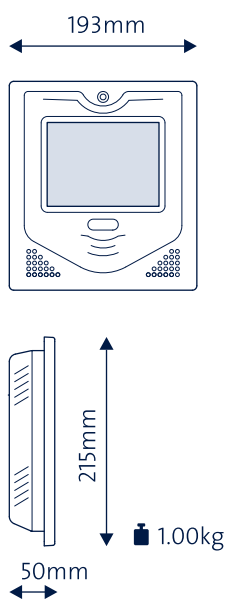

smarti@tab-systems.com
www.tab-systems.com

E L E C T R A

- The Electra is meant for indoor use, it is in-wall or on-wall mountable. The unit is fan-less for quiet operation.
- The built-in camera provides reliable face identification.
- The unit is equipped with a 5,7" color touch screen, integrated RFID reader, microphone, speakers, built-in storage and internal memory.
- Integrated communication ports and relay I/O controller can be used to control lights, electronic locks, alarms, sensors and other electrical devices.

NETWORKED

SPECIFICATIONS

Screen	5.7" 64K color 640 x 480 TFT LCD TTL I/F
CPU	RMI Alchemy AU1250 500MHz
Memory	256 MB DDR SDRAM
Storage	2 GB SD card
Standalone	NO
Networked	YES
Users	Unlimited / depends on servers HD storage
Event Buffer	Unlimited / depends on HD storage
Template size	Face 2 Kb Voice 1 Kb
Identification Time (Face recognition, 1:N identification, for up to 1000 users)	Less than 1 second
Power / Current	12V DC input +/- 10% (Power supply 100V - 240V) Connector type is DC-in Power Jack
Power backup	External UPS optional
Communication	1 x RS-232 COM Port, 1 x RS-422/485 COM Port (software controllable), 2 x USB 2.0, 1 x 10/100 TCP/IP, Ethernet supports POE function
RFID	YES (MIFARE & EM RFID)
Communication protocol	Protocol independent
Wiegand	External Wiegand converter optional
Relay controller	2 x output, 2 x input
Camera	YES
Microphone	YES
Speaker	YES
Motion detector	NO
Infra Red Light	NO
Mounting	in-wall, on-wall
Front Color / Material	Black polished plastic
Dimensions (W x H x D)	193 x 215 x 50 mm (7,60" x 8,46" x 1,97")
Weight	1 kg (2,21 lbs)
Operating temperature	0° ~ 50°C (32° ~ 122°F)
Humidity	5% ~ 90%RH (no-condensing)
Certification	CE, FCC, RoHS
Languages supported	English, German, French, Slovenian, Croatian, Dutch, Italian, Spanish, Polish, Russian, Swedish, Turkish, Arabic