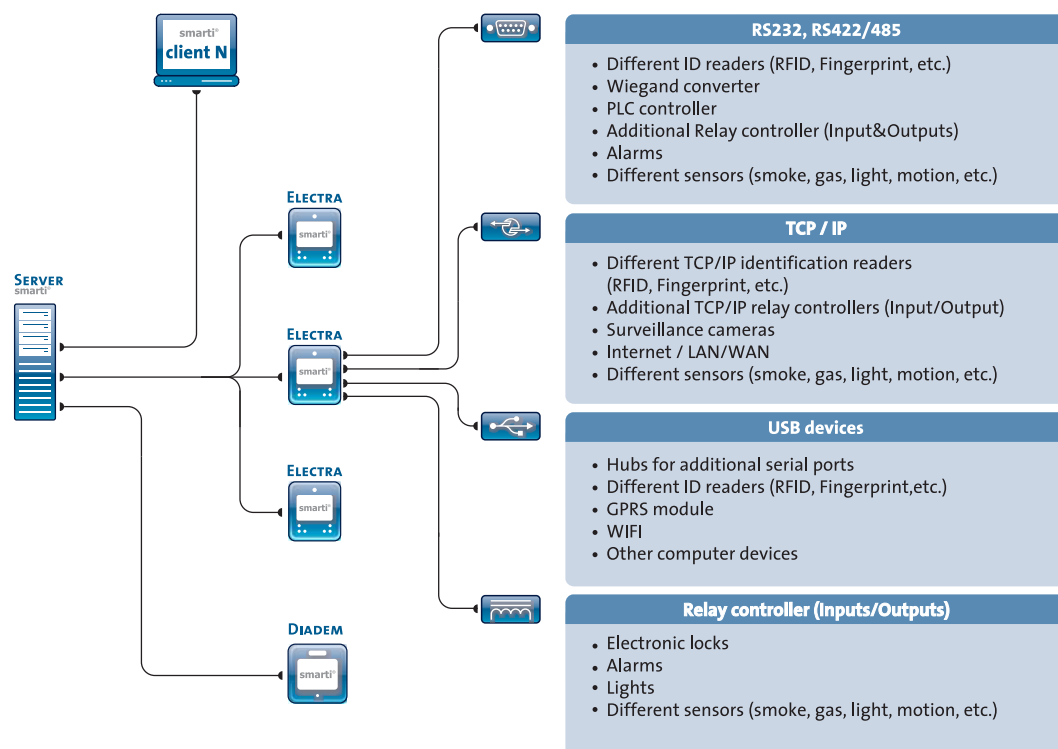

NETWORKED

SPECIFICATIONS

Screen	5.7" 64K color 640 x 480 TFT LCD TTL I/F
CPU	RMI Alchemy AU1250 500MHz
Memory	256 MB DDR SDRAM
Storage	2 GB SD card
Standalone	NO
Networked	YES
Users	Unlimited / depends on servers HD storage
Event Buffer	Unlimited / depends on HD storage
Template size	Face 2 Kb Voice 1 Kb
Identification Time (Face recognition, 1:N identification, for up to 1000 users)	Less than 1 second
Power / Current	12V DC input +/- 10% (Power supply 100V - 240V) Connector type is DC-in Power Jack
Power backup	External UPS optional
Communication	1 x RS-232 COM Port, 1 x RS-422/485 COM Port (software controllable), 2 x USB 2.0, 1 x 10/100 TCP/IP, Ethernet supports POE function
RFID	YES (MIFARE & EM RFID)
Communication protocol	Protocol independent
Wiegand	External Wiegand converter optional
Relay controller	2 x output, 2 x input
Camera	YES
Microphone	YES
Speaker	YES
Motion detector	NO
Infra Red Light	NO
Mounting	in-wall, on-wall
Front Color / Material	Black polished plastic
Dimensions (W x H x D)	193 x 215 x 50 mm (7,60" x 8,46" x 1,97")
Weight	1 kg (2,21 lbs)
Operating temperature	0° ~ 50°C (32° ~ 122°F)
Humidity	5% ~ 90%RH (no-condensing)
Certification	CE, FCC, RoHS
Languages supported	English, German, French, Slovenian, Croatian, Dutch, Italian, Spanish, Polish, Russian, Swedish, Turkish, Arabic

Authorized Representative